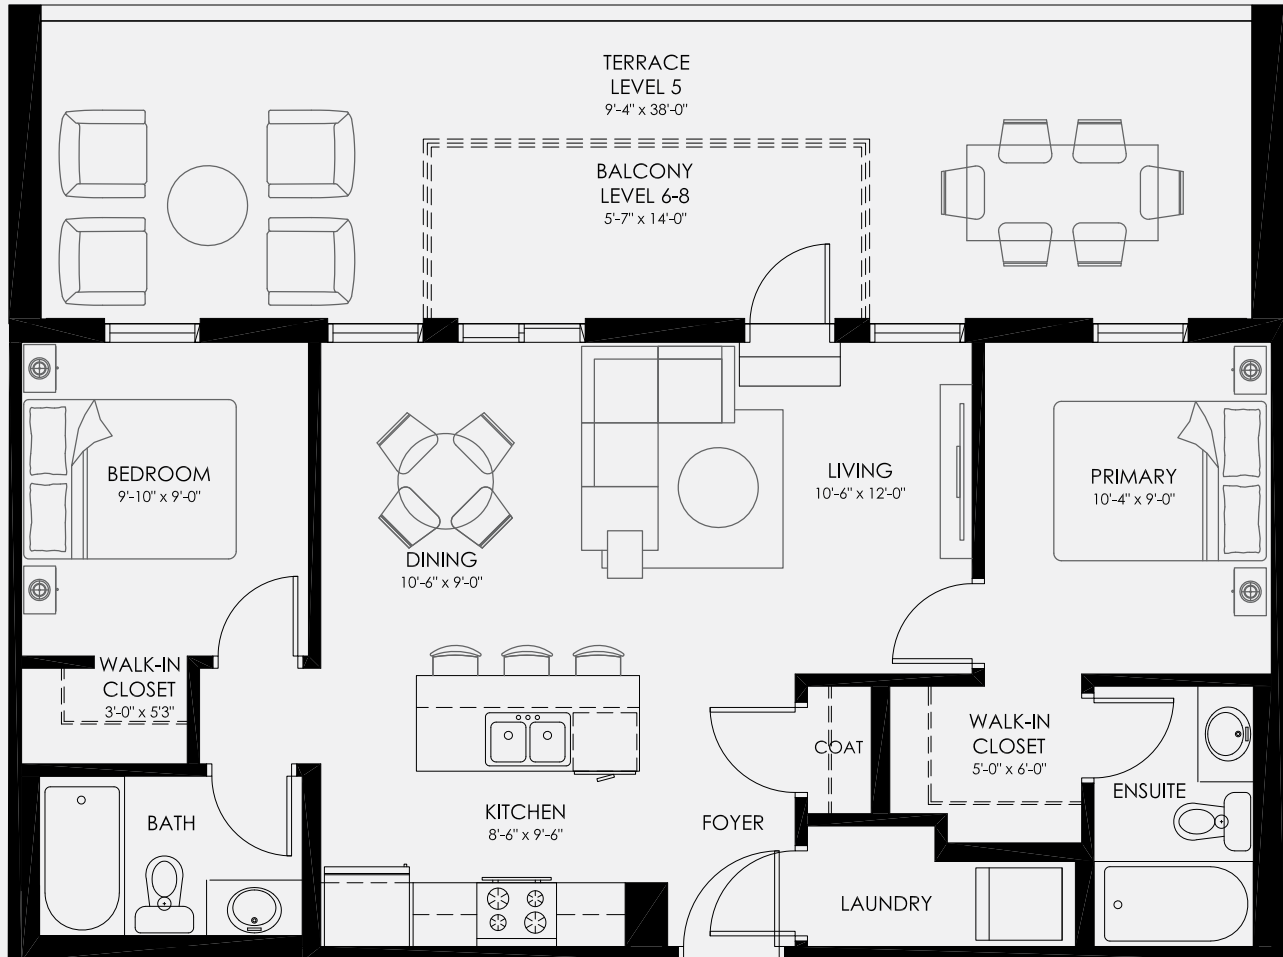

THE WILLOW

UNIT M

2 BED + 2 BATH
791 SQ.FT.

LEVEL 5

LEVEL 6

LEVEL 7-8