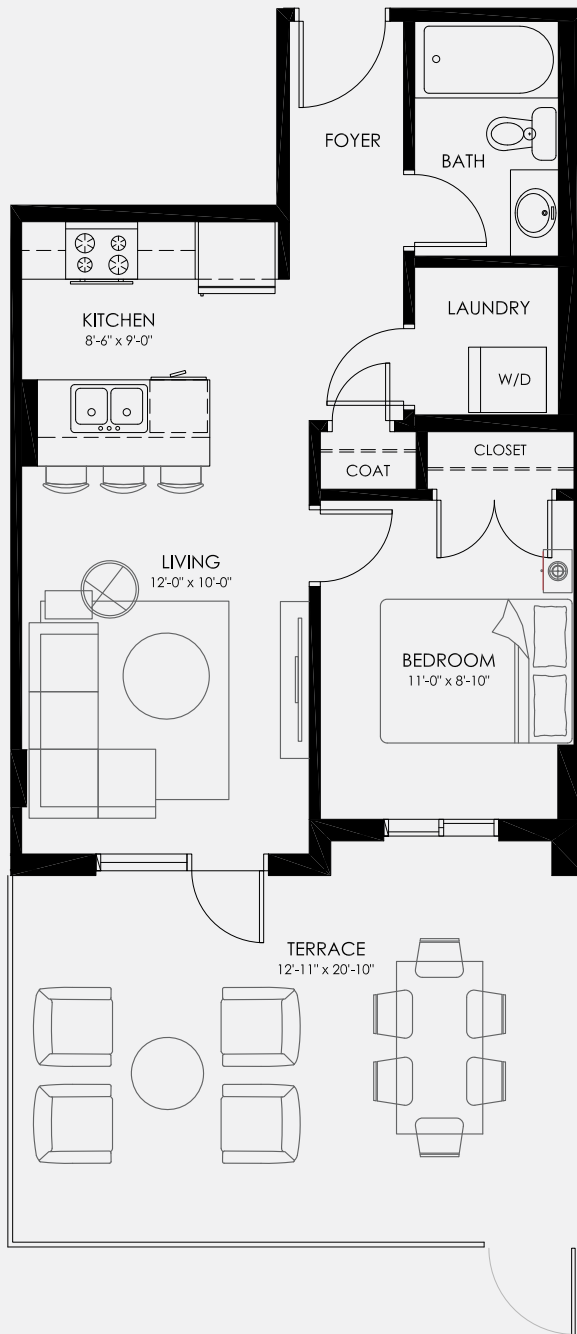

THE WILLOW

UNIT C

1 BED + 1 BATH
496 SQ.FT.

THE WILLOW

UNIT C1

1 BED + 1 BATH
523 SQ.FT.