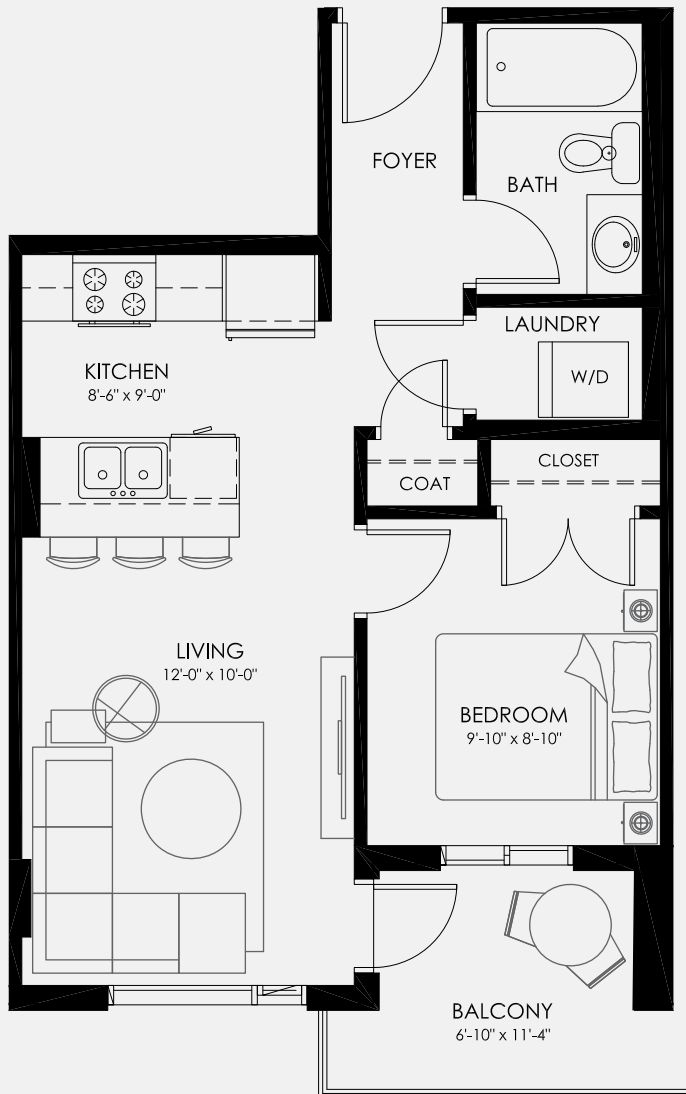

THE WILLOW

UNIT C

1 BED + 1 BATH
496 SQ.FT.

THE WILLOW

UNIT C1

1 BED + 1 BATH
523 SQ.FT.