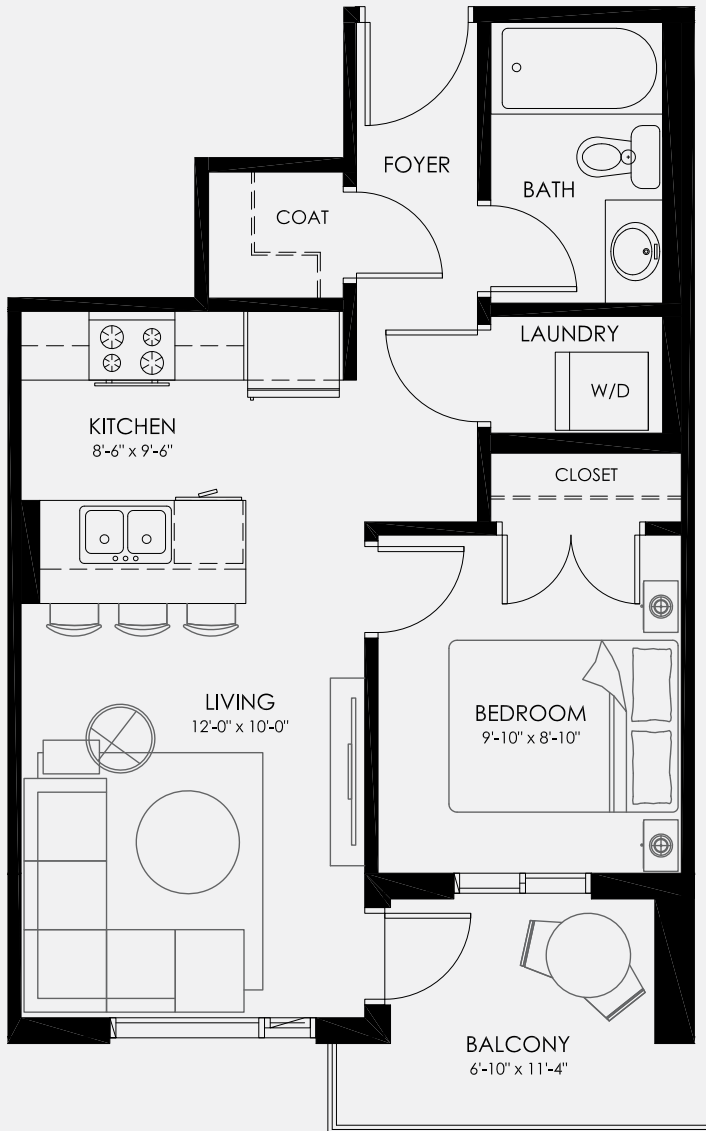

THE WILLOW

UNIT B

1 BED + 1 BATH
490 SQ.FT.

THE WILLOW

UNIT B1

**1 BED + 1 BATH
640 SQ.FT.**

THE WILLOW

UNIT B2

1 BED + 1 BATH
610 SQ.FT.

THE WILLOW

UNIT B3

1 BED + 1 BATH
518 SQ.FT.