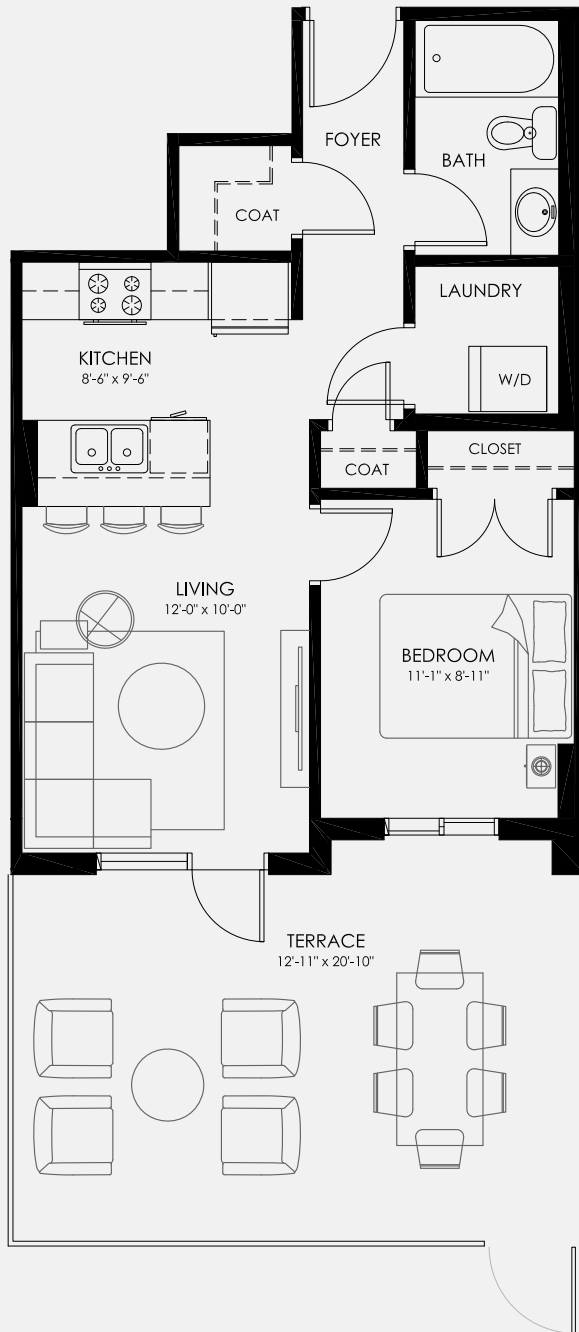

THE WILLOW

UNIT B

1 BED + 1 BATH
490 SQ.FT.

THE WILLOW

UNIT B1

**1 BED + 1 BATH
640 SQ.FT.**

THE WILLOW

UNIT B2

1 BED + 1 BATH
610 SQ.FT.

THE WILLOW

UNIT B3

1 BED + 1 BATH
518 SQ.FT.