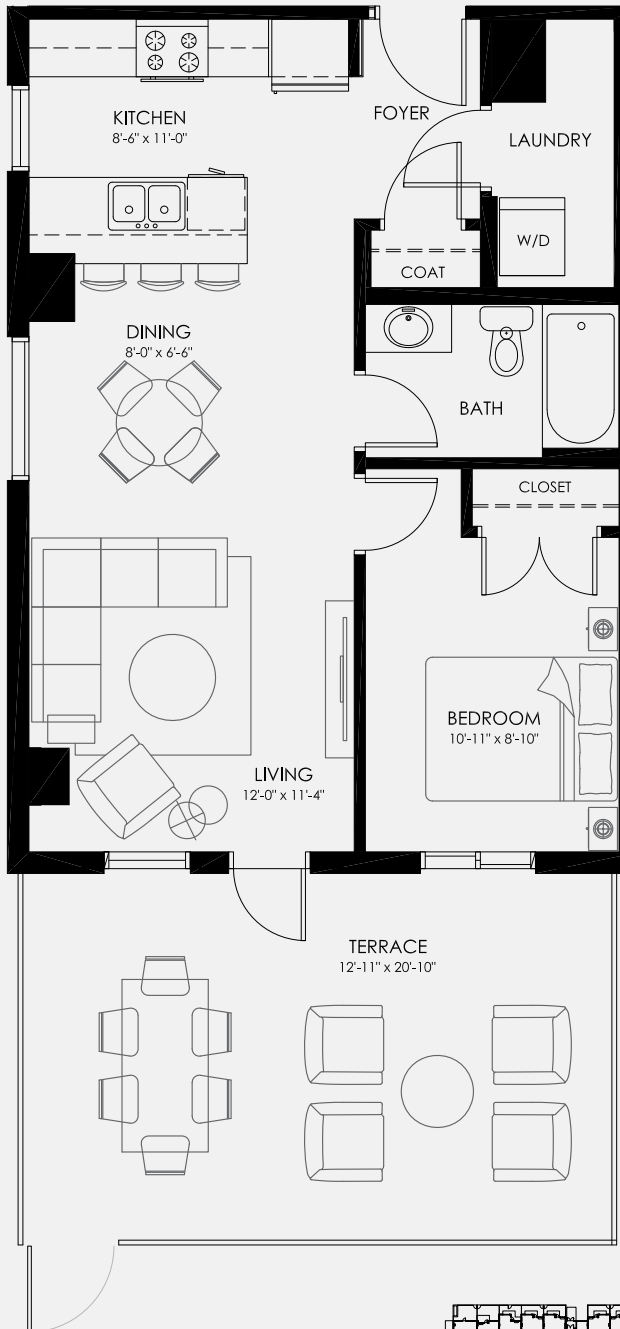

THE WILLOW

UNIT B

1 BED + 1 BATH
490 SQ.FT.

THE WILLOW

UNIT B1

**1 BED + 1 BATH
640 SQ.FT.**

THE WILLOW

UNIT B2

1 BED + 1 BATH
610 SQ.FT.

THE WILLOW

UNIT B3

1 BED + 1 BATH
518 SQ.FT.