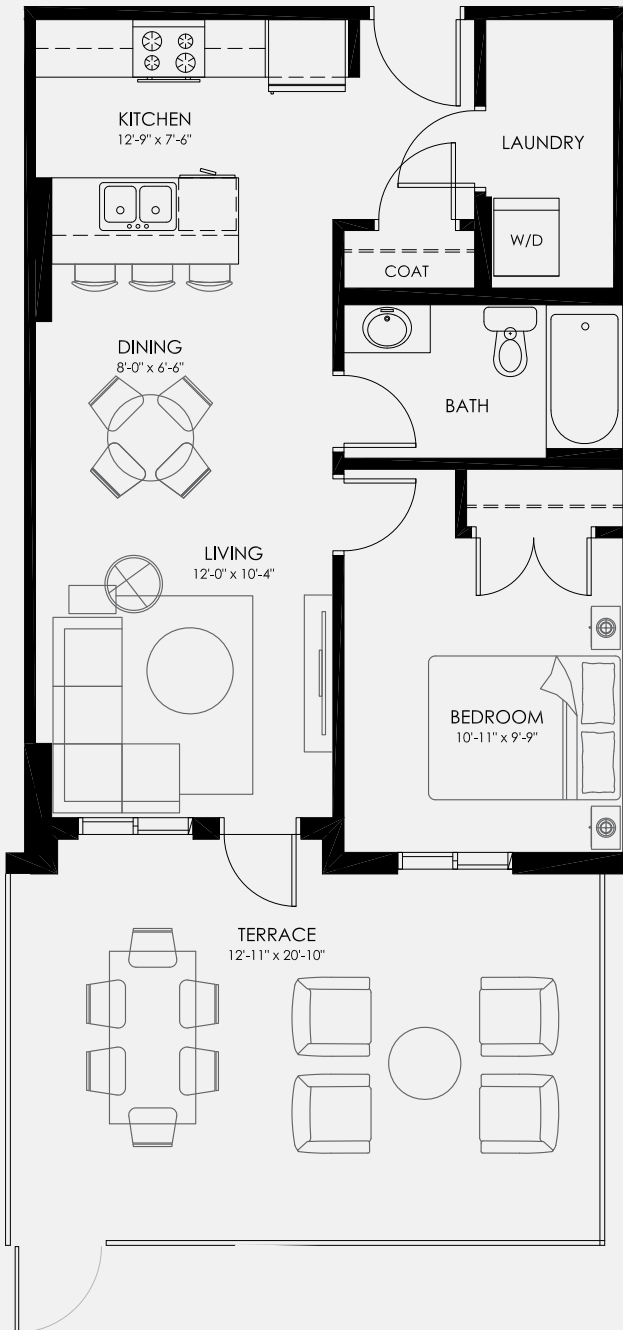

THE WILLOW

UNIT B

1 BED + 1 BATH
490 SQ.FT.

THE WILLOW

UNIT B1

**1 BED + 1 BATH
640 SQ.FT.**

THE WILLOW

UNIT B2

1 BED + 1 BATH
610 SQ.FT.

THE WILLOW

UNIT B3

1 BED + 1 BATH
518 SQ.FT.