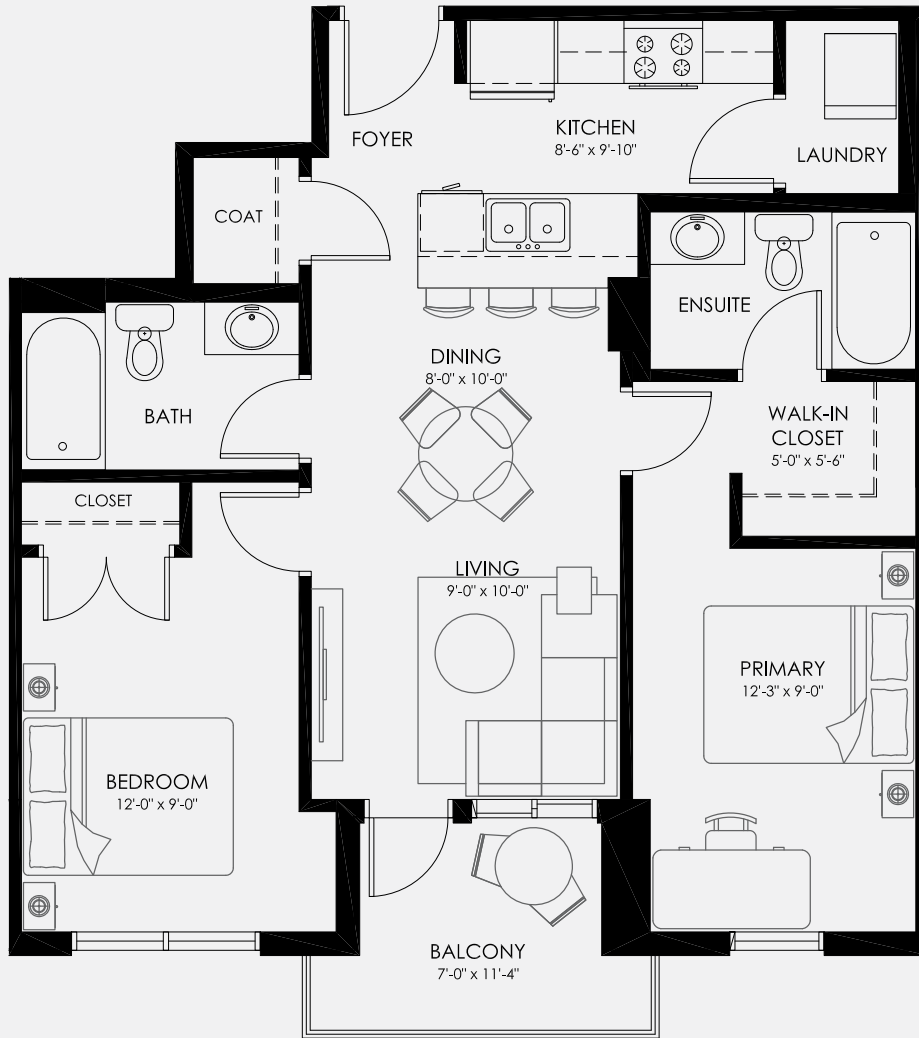

THE WILLOW

UNIT K

2 BED + 2 BATH
769 SQ.FT.

Level 7-8:
Balcony - 65 Sq.Ft.